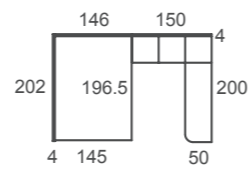

ad69
Bancadas